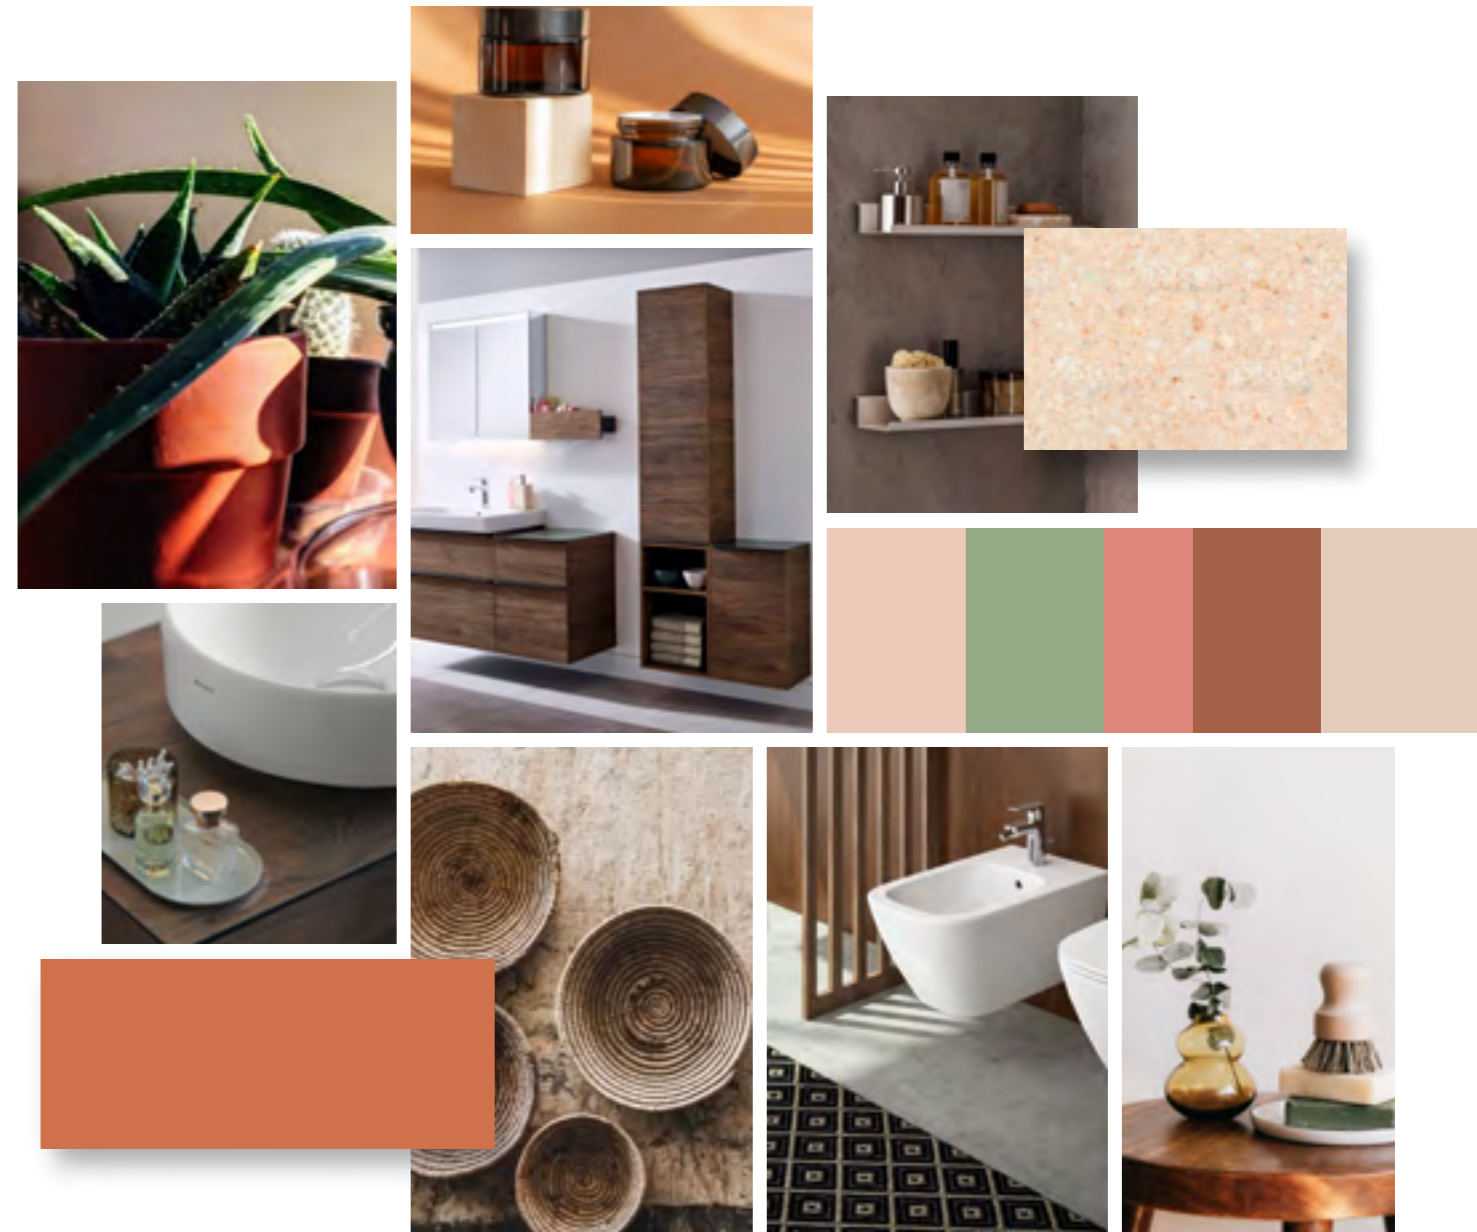

The Reconnect trend encourages a slower pace of life and a deeper connection to the natural world. Your bathroom will radiate the relaxed flair of sun soaked days spent in the Mediterranean. Natural materials such as clay and terracotta take centre stage and are layered with sun baked hues and mid-dark wood tones to bring the feeling of warmth. Handcrafted and woven accessories add tactility, finishing off the perfect nonchalant setting for your relaxed morning routine.