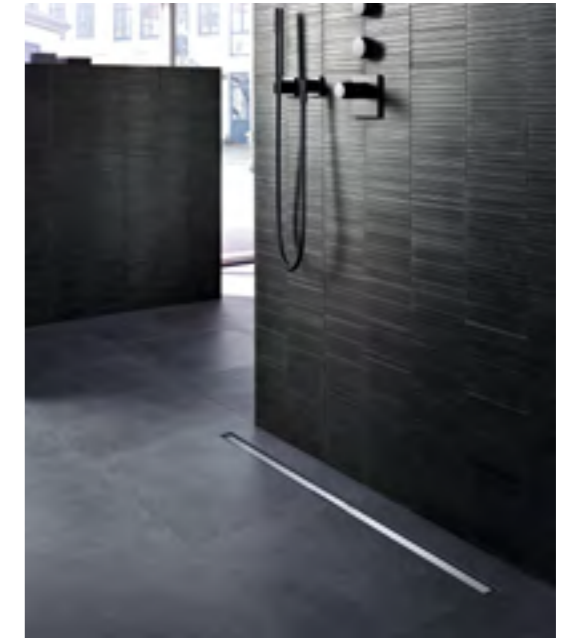

Mirror cabinets include a built in magnifying mirror as well as an interior power outlet with USB connection for recharging devices.

Now available in a variety of designs and sizes.

SHOWER SOLUTIONS

The Geberit Setaplano shower surface feels silky smooth and warm to the touch

The high quality solid surface material is easy to maintain, as any small defects and scratches can be easily buffed out.

The solid surface and the edgeless inlet are both easy to clean as no dirt can accumulate in the inlet area. For added hygiene the comb insert can also be removed and cleaned effortlessly.