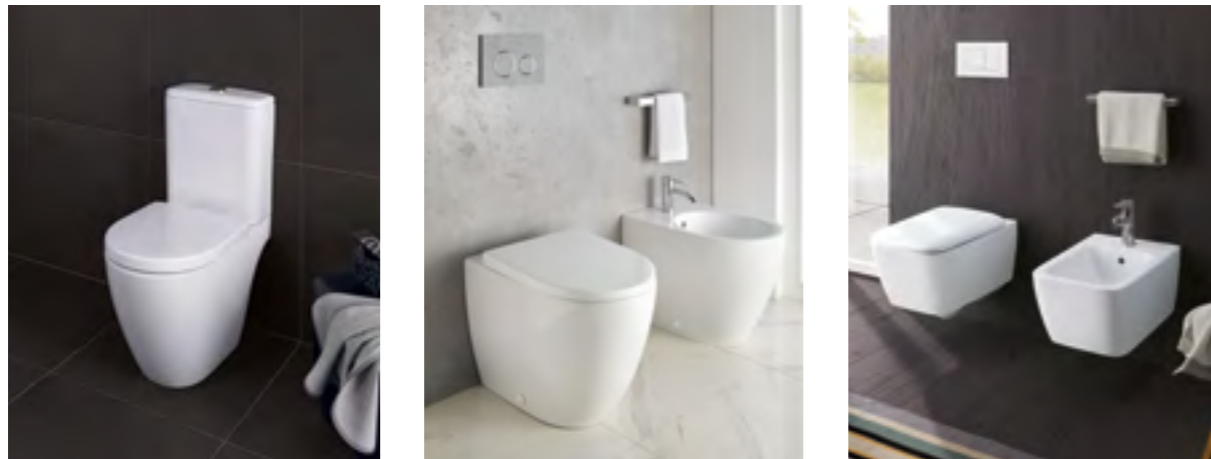

Soft closing drawers and doors

Geberit iCon toilets and bidets are available in round and square designs, both wall-hung and floor standing, giving you the option to choose a style to fit in with your bathroom.

Rimfree® technology on the rounded wall-hung toilet will make it more hygienic and even easier to clean.

-  Hidden wall mounting
-  Hidden floor mounting
-  Dual flush
-  Soft closing
-  4.5L Flush volume
-  Ground clearance
-  Quick Release
-  **Rimfree®**