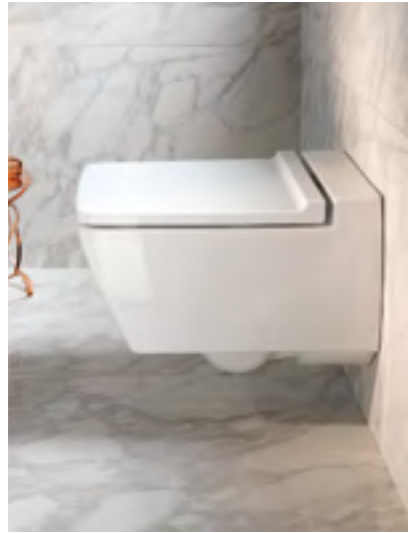

BLACK MARBLE

GEBERIT ONE washtop & side plate

WHITE MARBLE

GEBERIT ONE washtop & side plate

INNOVATIVE FEATURES

WALL-HUNG SOLUTIONS

VERY STRONG

Strength tested to bear a weight of up to 63 stone.