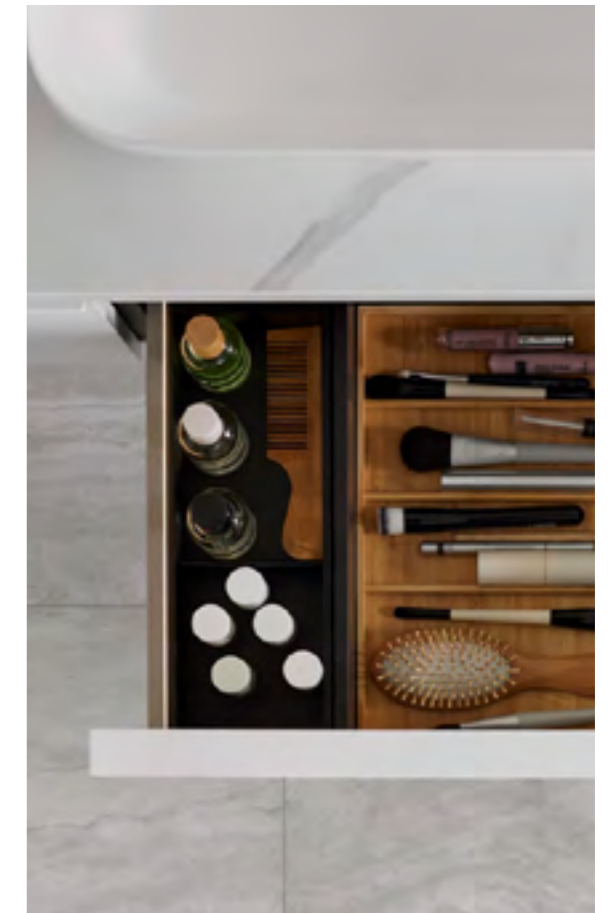

MIX & MATCH

We all have different tastes, which is why Geberit give you the option to mix and match the washbasins and furniture from the Acanto, Geberit One and iCon ranges. You can choose a style of washbasin from any of these ranges and pair it with the style and colour of furniture to suit you, giving you, your own unique bathroom style.

ICON