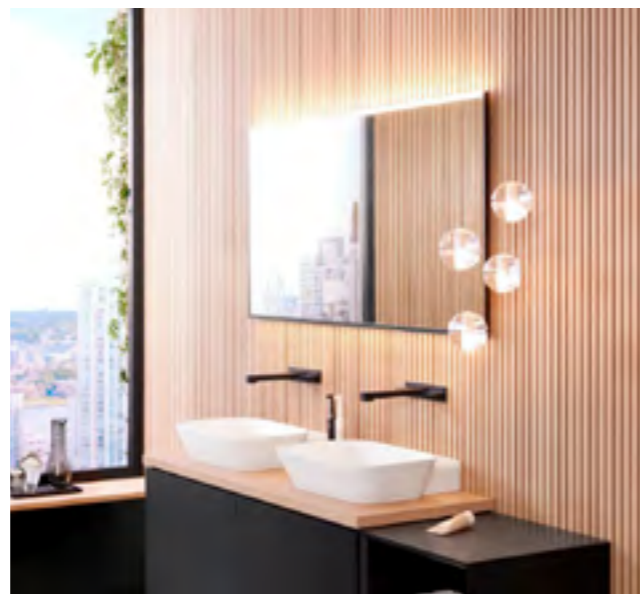

Mirror cabinets include a built in magnifying mirror as well as an interior power outlet with USB connection for recharging devices.

Now available in a variety of designs and sizes.

SHOWER SOLUTIONS

The Geberit Setaplano shower surface feels silky smooth and warm to the touch