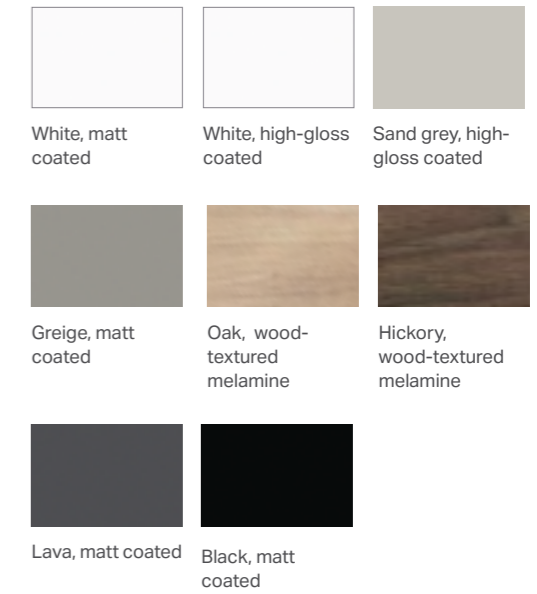

FURNITURE COLOURS

BODY/FRONT