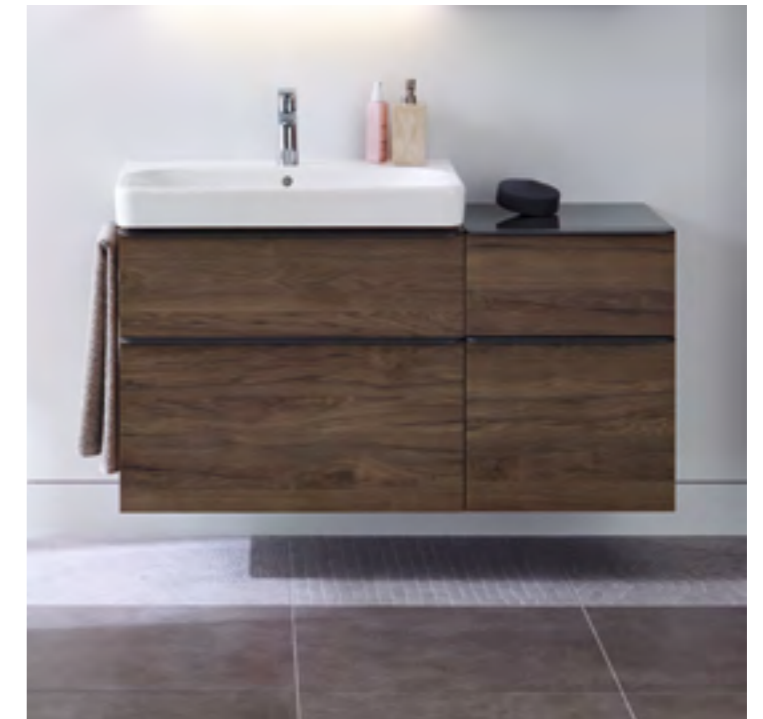

DESIGN

CLEANLINESS

SPACE-SAVING

Washbasins are available in a number of different sizes, to accommodate small spaces or family bathrooms.

The Smyle Square furniture range is vast, with washbasin cabinets, low cabinets, medium cabinets or a simple wall shelf, meaning you can mix and match the units, and style your bathroom to suit your space and needs.