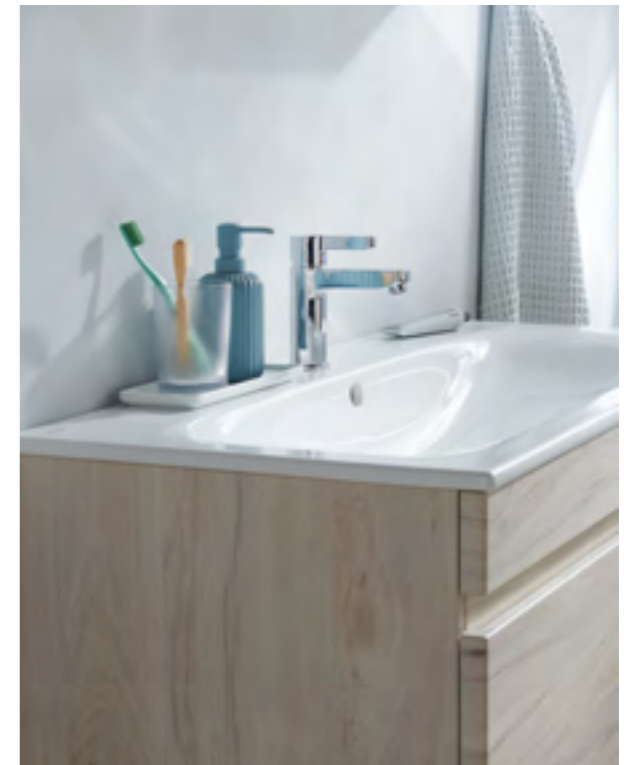

DESIGN

CLEANLINESS

USABILITY

Geberit VariForm bathroom furniture perfectly complements the modern design of the washbasins. Cabinets feature either one or two drawers for additional storage, and the clever drawer inserts are ideal for storing smaller toiletries.

RENOVA PLAN

The Geberit Renova Plan vanity basins are extremely slim, and with complementary washbasin cabinets and slim tall cabinets within the range, you can gain additional storage space for your toiletries and cleaning products.