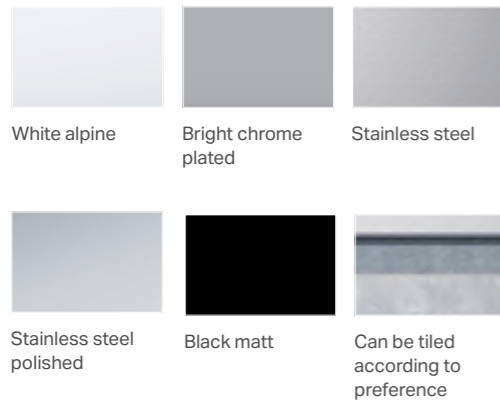

The Geberit wall drain means the drainage of your floor even shower is behind the wall rather than on the floor. Not only does this give you a minimalistic look, but it also makes it easier for your plumber to install a floor even shower and underfloor heating without interruption. All that remains visible is a small cover on the wall that can be easily removed for cleaning.. The cover is available in various surface finishes and can also be tiled to match the design of the wall, giving your bathroom a seamless finish.

COLOURS