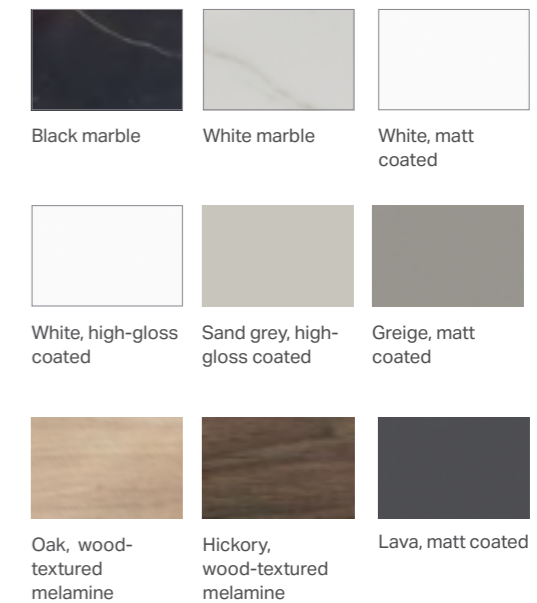

**QUALITY IN MANY FACETS
CONTEMPORARY AND HIGHLY
FUNCTIONAL DESIGN**

The expanded Geberit ONE bathroom furniture range offers a variety of design possibilities. The clever push-to-open drawer mechanism and soft closing ensures quiet running and gentle opening and closing. The lay-on washbasins can not only be positioned centrally on the washtops, but also asymmetrically. All materials and surfaces are moisture resistant.

FURNITURE COLOURS

BODY/FRONT

WASHTOPS

MIX & MATCH